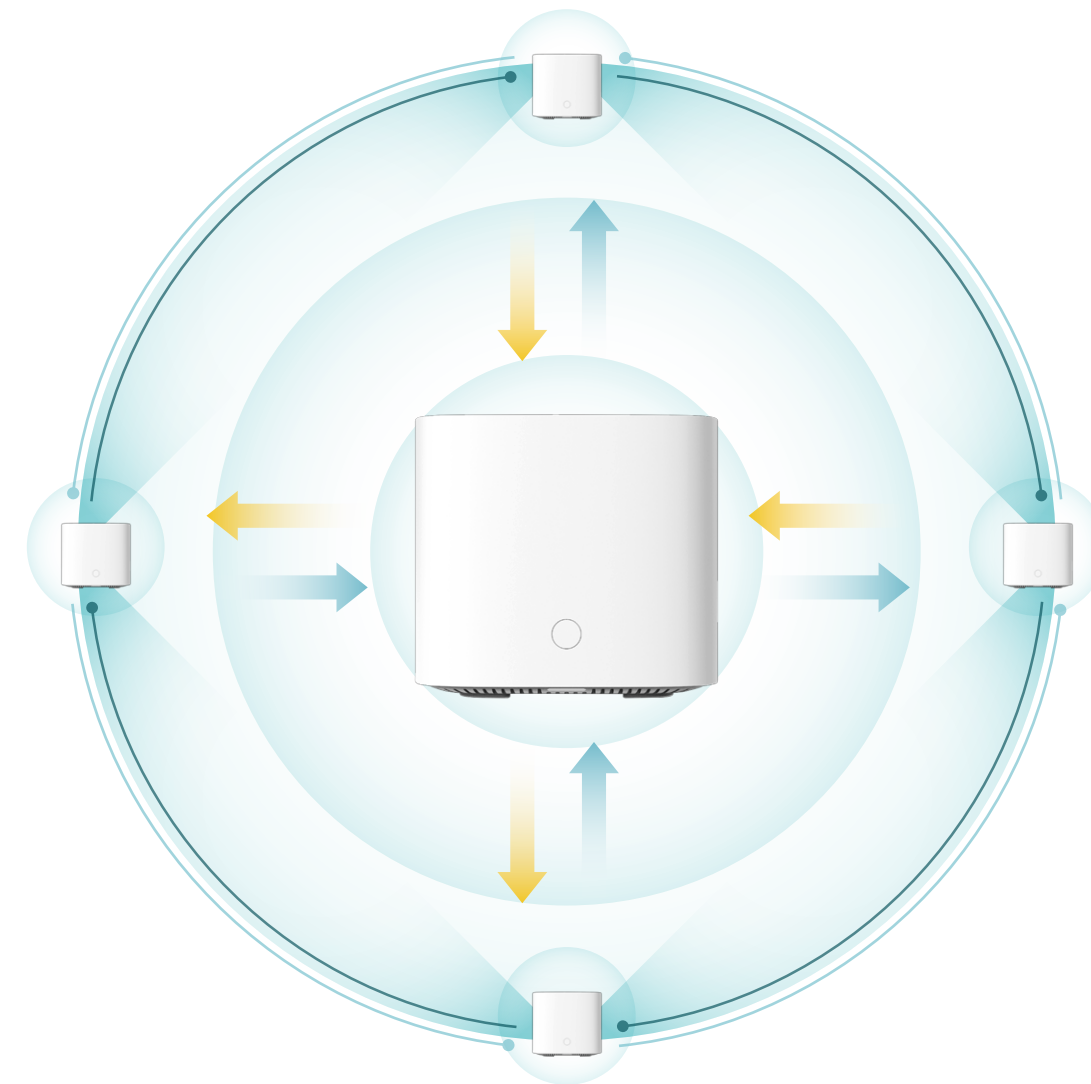

Wireless, Hassle-free Installation

Each mesh AP is peer to peer, so after complete the installation of the Main AP, by just pressing the WPS buttons on Main AP and add-on mesh AP, the add-on mesh AP will sync automatically with the Main AP to expand your network.

Highlights

Robust Smart Wi-Fi Connection

In TP-Link mesh Wi-Fi system, if a link is not usable for any reason, network resources could still be available via a second link as a fail-safe.

■ 2.4GHz ■ 5GHz ■ Not available ■ Network Congestion

Cater for Standardized Mesh Technology

EasyMesh is a standard mesh technology developed by Wi-Fi Alliance. HC220-G5 adopts EasyMesh technology, which has further improved and standardized Wi-Fi functions, such as Wi-Fi diagnostics, channel selection and traffic separation.

Highlights

TR-069 Remote Management

Complied with TR-069 standard, service providers can manage devices remotely without any user interaction. Deployment is simplified while operating and maintenance costs are cut.