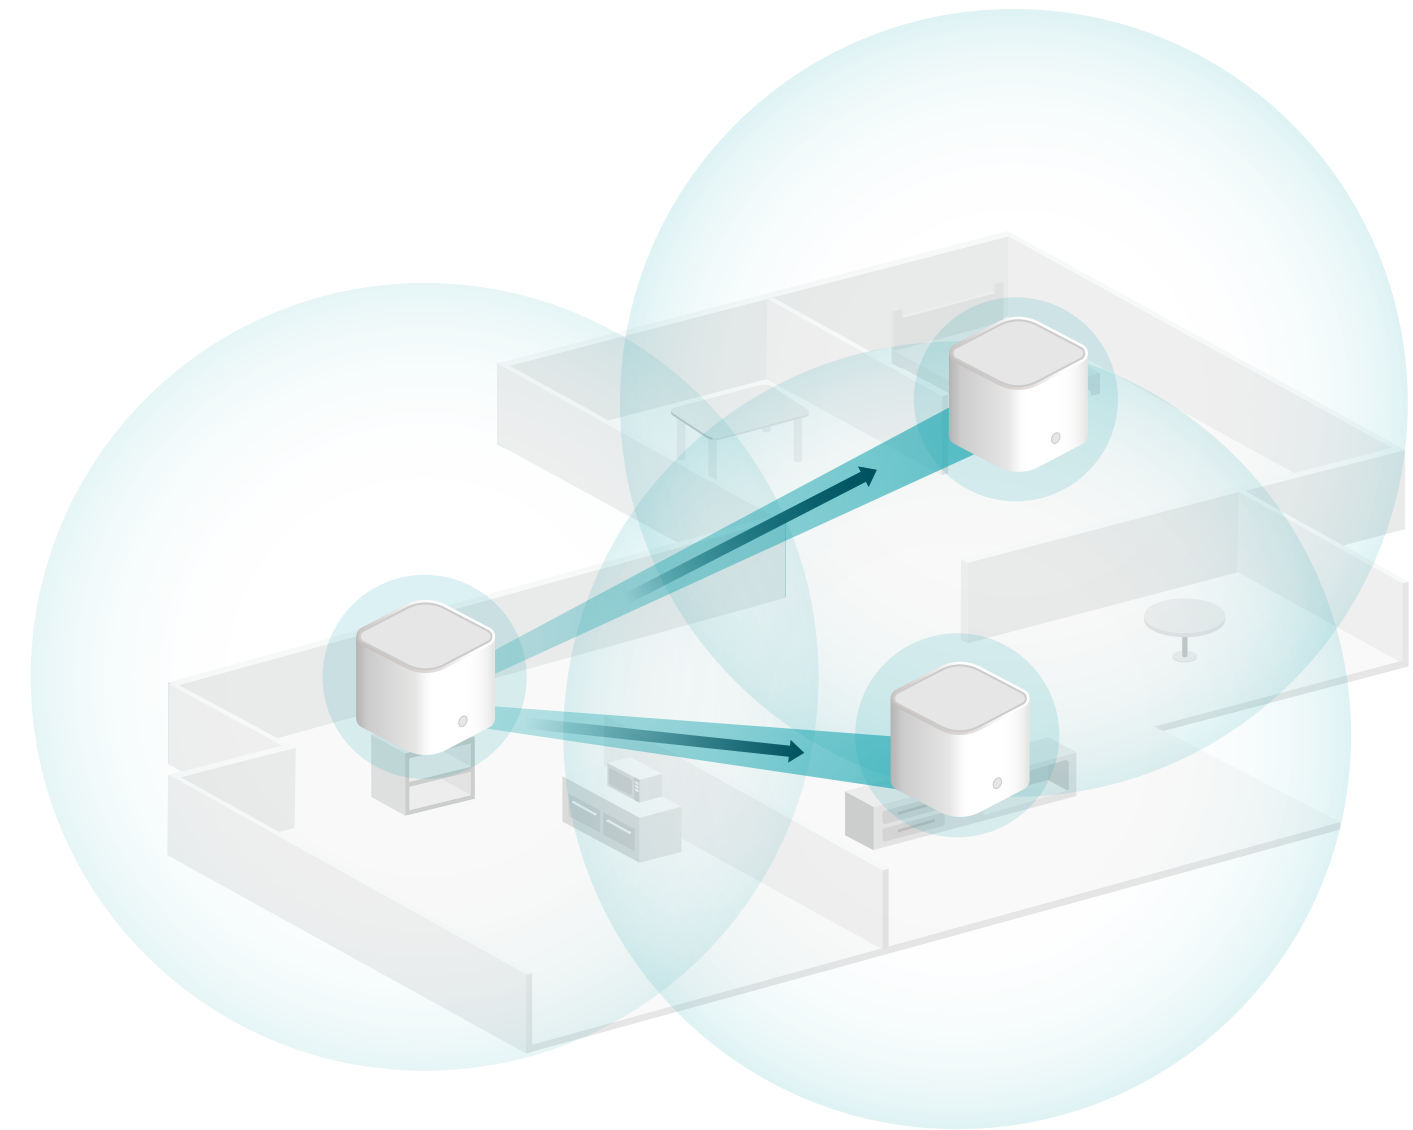

AC1200 Whole Home Mesh Wi-Fi AP

Fast, Elegant, Powerful

HC220-G5

▶ 300 Mbps + 867 Mbps Dual Band Wi-Fi

▶ Two Modes in One

▶ Full Gigabit Ports

▶ EasyMesh

Highlights

Seamless Roaming with One Wi-Fi Name

Provided with super coverage via 2-pack or more mesh APs, you can enjoy seamless Wi-Fi in every room. Client Steering & Band Steering intelligently connect devices to the mesh AP with the strongest signal – no more sudden dropout when moving devices to different rooms. A unified wireless network (SSID) is used throughout the whole home.

Wireless, Hassle-free Installation

Each mesh AP is peer to peer, so after complete the installation of the Main AP, by just pressing the WPS buttons on Main AP and add-on mesh AP, the add-on mesh AP will sync automatically with the Main AP to expand your network.

Cater for Standardized Mesh Technology

EasyMesh is a standard mesh technology developed by Wi-Fi Alliance. HC220-G5 adopts EasyMesh technology, which has further improved and standardized Wi-Fi functions, such as Wi-Fi diagnostics, channel selection and traffic separation.