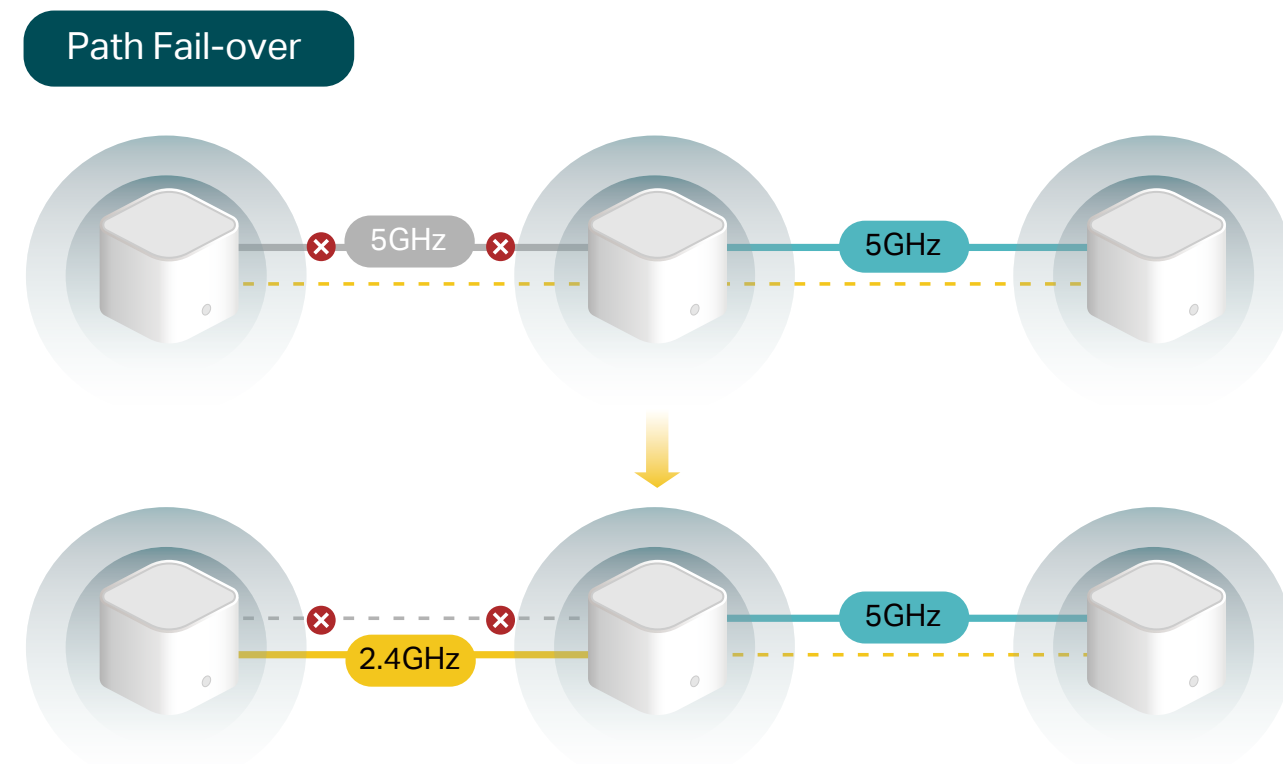

Seamless Roaming with One Wi-Fi Name

Provided with super coverage via 2-pack or more mesh APs, you can enjoy seamless Wi-Fi in every room. Client Steering & Band Steering intelligently connect devices to the mesh AP with the strongest signal – no more sudden dropout when moving devices to different rooms. A unified wireless network (SSID) is used throughout the whole home.

Wireless, Hassle-free Installation

Each mesh AP is peer to peer, so after complete the installation of the Main AP, by just pressing the WPS buttons on Main AP and add-on mesh AP, the add-on mesh AP will sync automatically with the Main AP to expand your network.

Highlights

Robust Smart Wi-Fi Connection

In TP-Link mesh Wi-Fi system, if a link is not usable for any reason, network resources could still be available via a second link as a fail-safe.

■ 2.4GHz ■ 5GHz ■ Not available ■ Network Congestion

Cater for Standardized Mesh Technology

EasyMesh is a standard mesh technology developed by Wi-Fi Alliance. HC220-G5 adopts EasyMesh technology, which has further improved and standardized Wi-Fi functions, such as Wi-Fi diagnostics, channel selection and traffic separation.