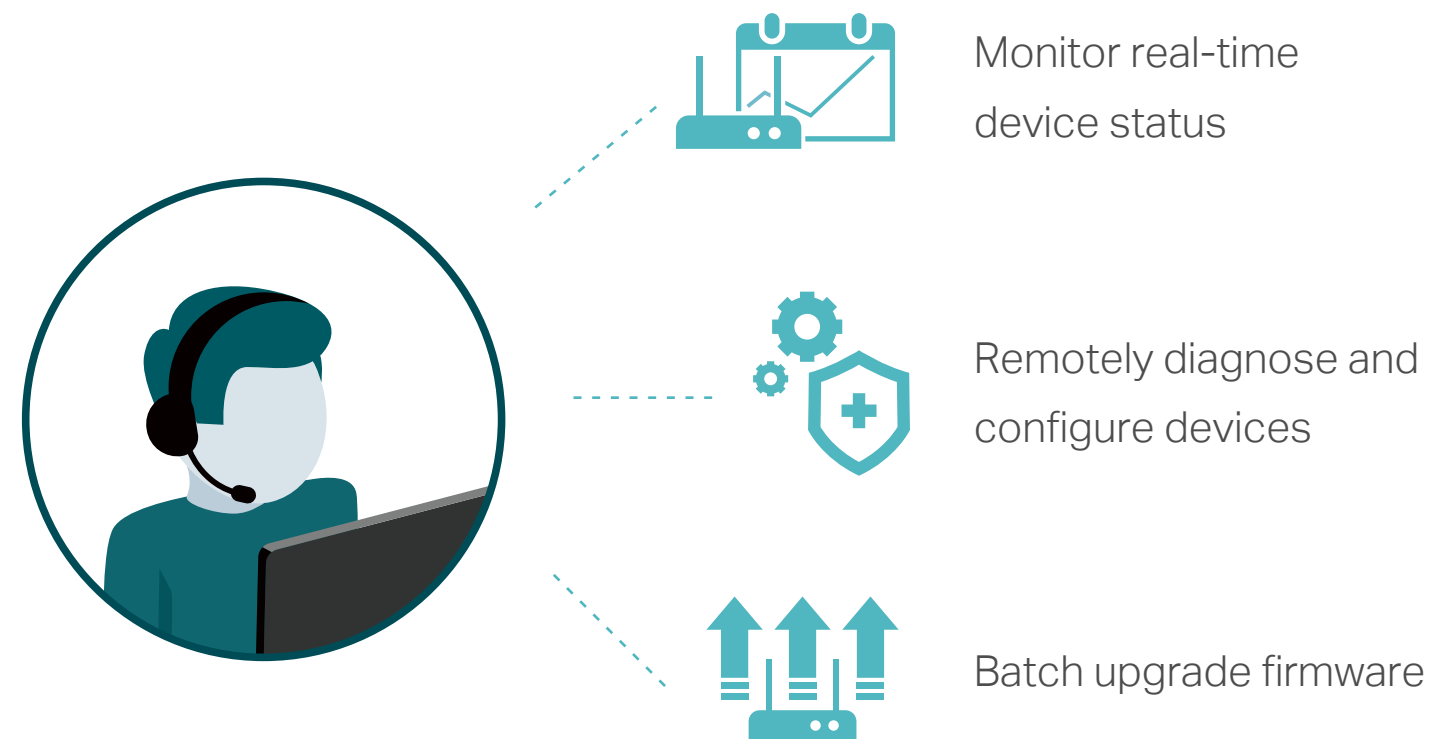

Cater for Standardized Mesh Technology

EasyMesh is a standard mesh technology developed by Wi-Fi Alliance. HC220-G5 adopts EasyMesh technology, which has further improved and standardized Wi-Fi functions, such as Wi-Fi diagnostics, channel selection and traffic separation.

Highlights

TR-069 Remote Management

Complied with TR-069 standard, service providers can manage devices remotely without any user interaction. Deployment is simplified while operating and maintenance costs are cut.