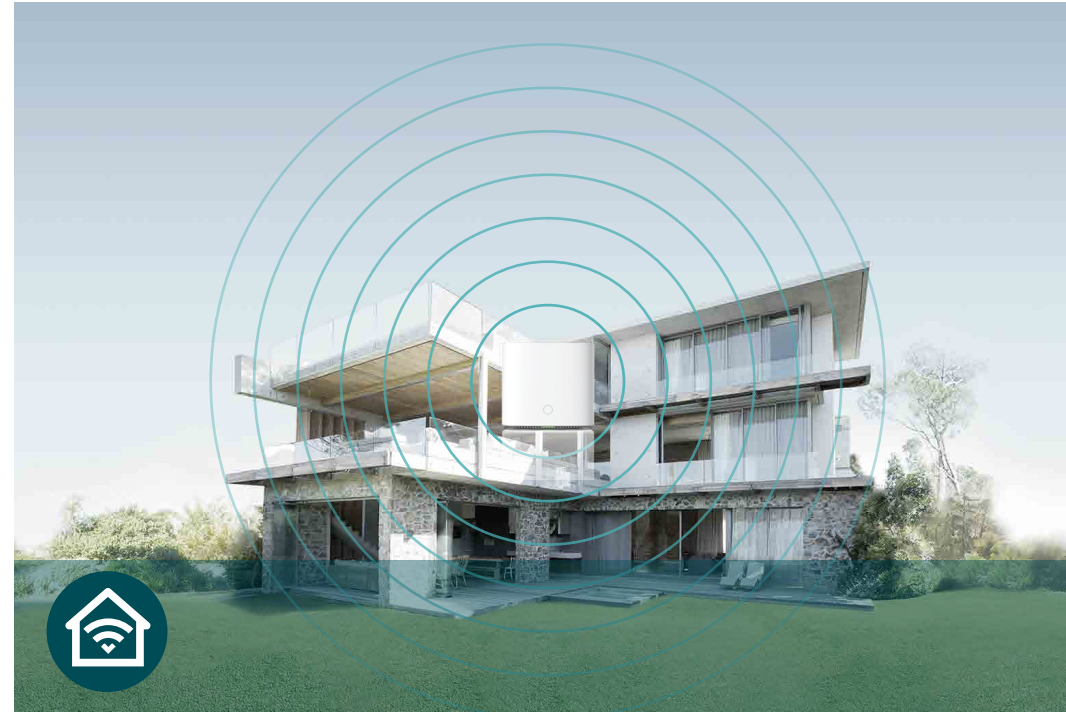

Gigabit Internet Access

Take full advantage of your broadband with speed up to 1 Gbps with a Gigabit WAN/LAN port. Plug your PCs and smart TVs into one of the Two Gigabit LAN ports for fast and reliable wired connections.

Wi-Fi Range

- **Optimal Range Wi-Fi** – High-performance internal antennas ensure widespread Wi-Fi coverage and a stable connection
- **Wi-Fi with Beamforming** – Beamforming technology locates the connected devices and further improves the signal strength toward these devices, delivering a more reliable and efficient wireless connection